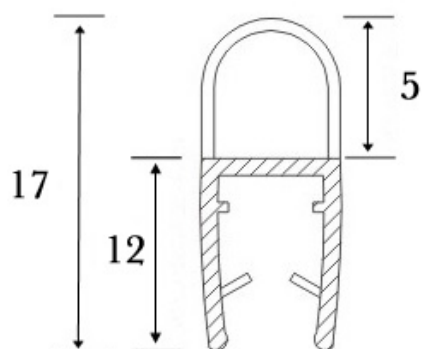

PRODUCT SHEET

Description:

PVC Seal Glass To Floor, S-5715, 2,5 Mtr, F/8mm Glass ,With 5mm Lip

Item number:

15.22.325-0

Units	Box	Carton	HS Code	Barcode
Pcs.	10	60	3925901000	
				5704866451222

SISO A/S

Mileparken 11
DK-2740 Skovlunde
Denmark
VAT: DK 24786013